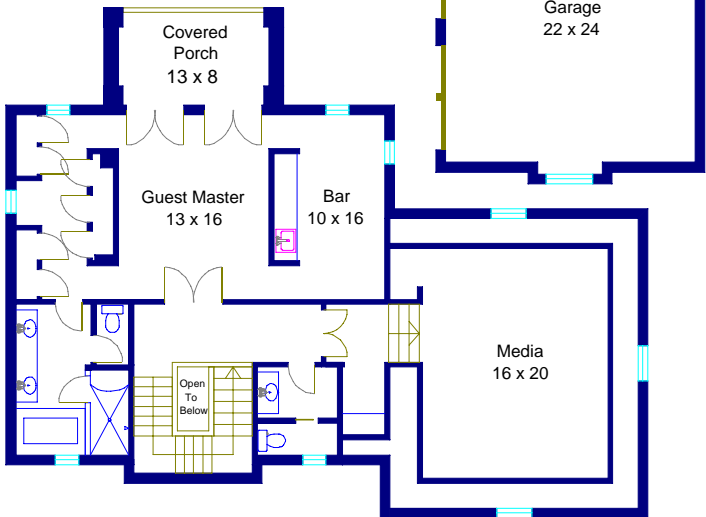

4504 Braeburn Drive
Bellaire, Texas

Main House - Second Floor

Main House - First Floor

Guest House - First Floor

Guest House - Second Floor

Note: This floor plan is an artistic rendering only. All dimensions are approximate. Floor Plan Graphics and Keller Williams Realty make no representation or warranty as to this rendering's accuracy and no measurements or dimensions should be relied upon without independent verification.

Marketed by Keller Williams Realty
Floor plan created by Floor Plan Graphics