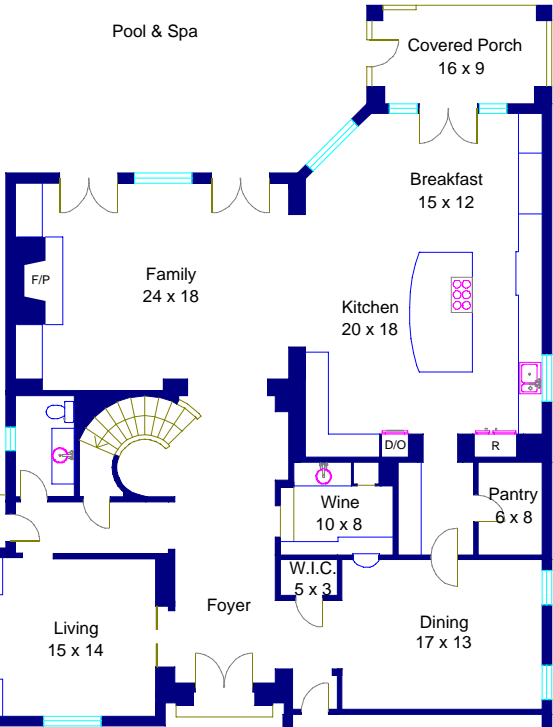

4504 Braeburn Drive
Bellaire, Texas

Main House - Second Floor

Main House - First Floor

Guest House - First Floor

Guest House - Second Floor

Note: This floor plan is an artistic rendering only. All dimensions are approximate. Floor Plan Graphics and Keller Williams Realty make no representation or warranty as to this rendering's accuracy and no measurements or dimensions should be relied upon without independent verification.

Marketed by Keller Williams Realty
Floor plan created by Floor Plan Graphics