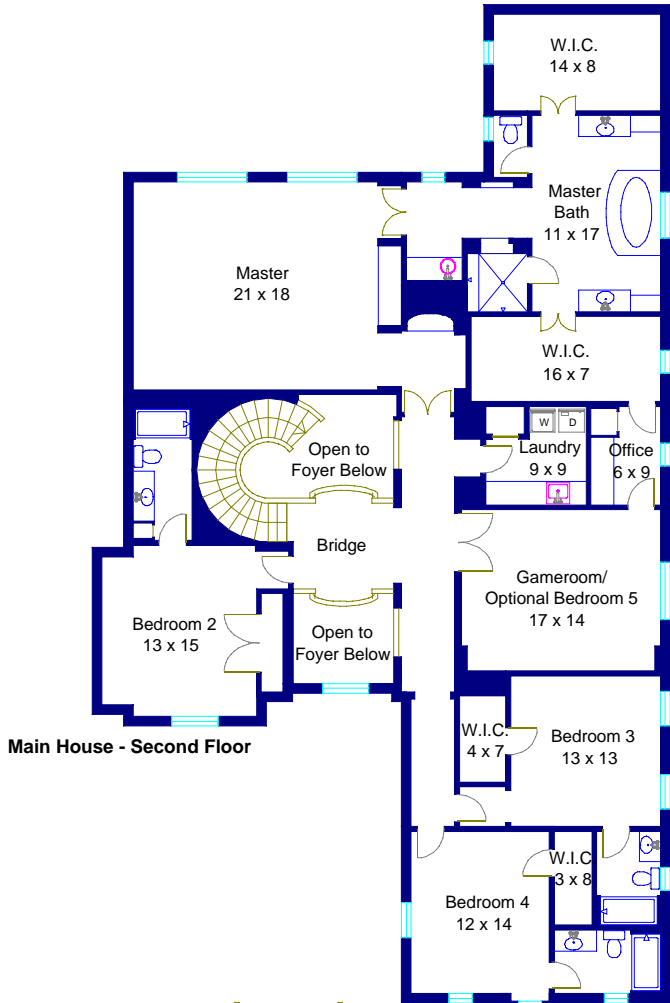

4504 Braeburn Drive
Bellaire, Texas

Main House - Second Floor

Main House - First Floor

Guest House - First Floor

Guest House - Second Floor

Note: This floor plan is an artistic rendering only. All dimensions are approximate. Floor Plan Graphics and Keller Williams Realty make no representation or warranty as to this rendering's accuracy and no measurements or dimensions should be relied upon without independent verification.

Marketed by Keller Williams Realty
Floor plan created by Floor Plan Graphics