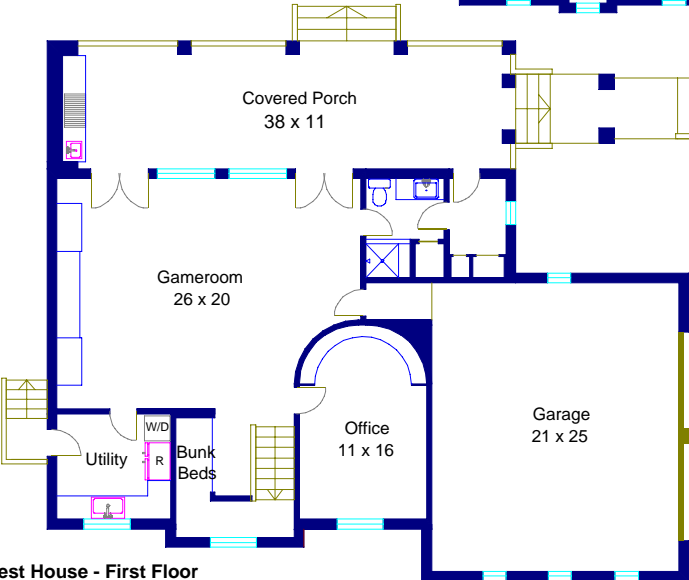

4504 Braeburn Drive
Bellaire, Texas

Main House - Second Floor

Main House - First Floor

Guest House - First Floor

Guest House - Second Floor

Note: This floor plan is an artistic rendering only. All dimensions are approximate. Floor Plan Graphics and Keller Williams Realty make no representation or warranty as to this rendering's accuracy and no measurements or dimensions should be relied upon without independent verification.

Marketed by Keller Williams Realty
Floor plan created by Floor Plan Graphics